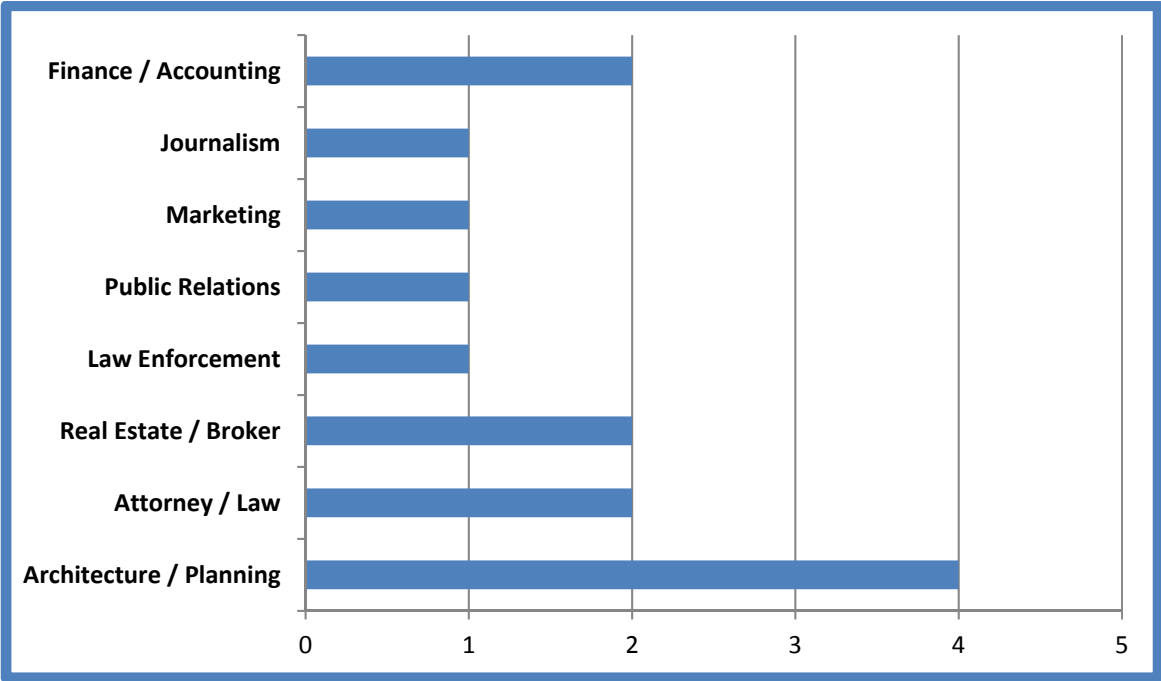

2018 PCPB member demographic & statistic data

calculated on 14 seated PCPB members (5/14/2018)

NEIGHBORHOODS

PCPB members' representation of the 11 neighborhoods as indicated in the Peninsula Community Plan.

MALE / FEMALE PERCENTAGE

PCPB members' ratio of male to female

AGE / GENERATIONAL DIVERSITY

PCPB members' generational diversity in years

OCCUPATIONAL BACKGROUND

PCPB members’ occupational background

TERM / YEARS OF SERVICE

PCPB members’ term and diversity

ELIGIBILITY

property owner / resident / local business owner