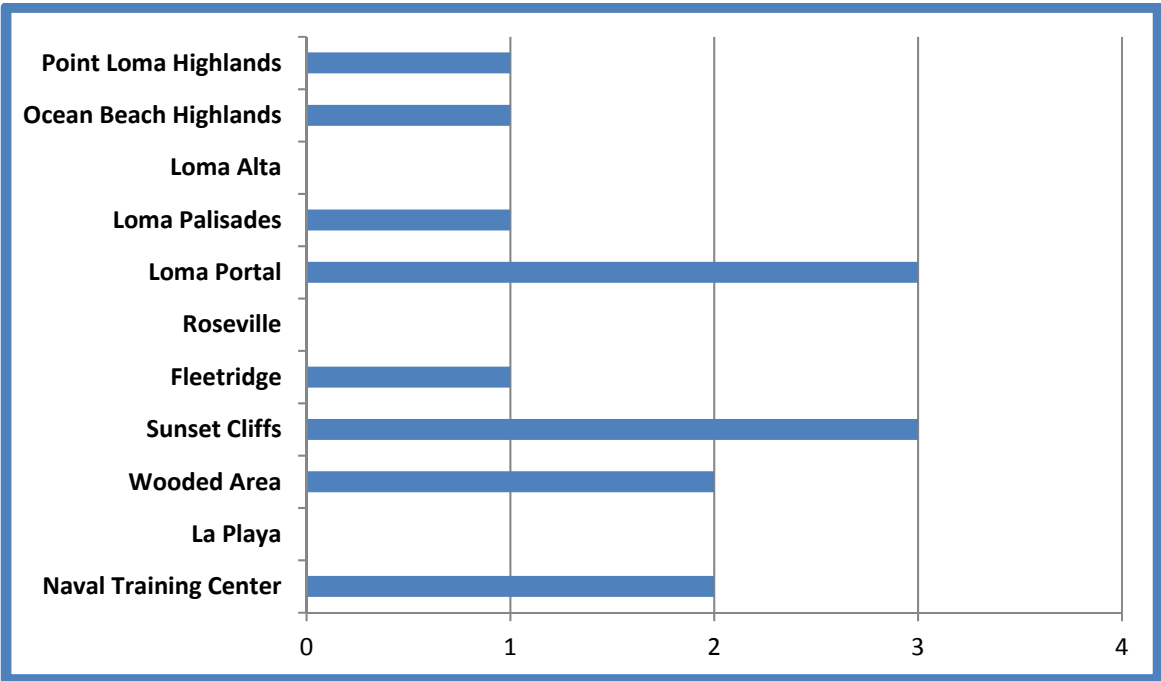

2018 PCPB member demographic & statistic data

calculated on 14 seated PCPB members (5/14/2018)

NEIGHBORHOODS

PCPB members' representation of the 11 neighborhoods as indicated in the Peninsula Community Plan.

MALE / FEMALE PERCENTAGE

PCPB members' ratio of male to female

AGE / GENERATIONAL DIVERSITY

PCPB members' generational diversity in years

OCCUPATIONAL BACKGROUND

PCPB members’ occupational background

TERM / YEARS OF SERVICE

PCPB members’ term and diversity

ELIGIBILITY

property owner / resident / local business owner