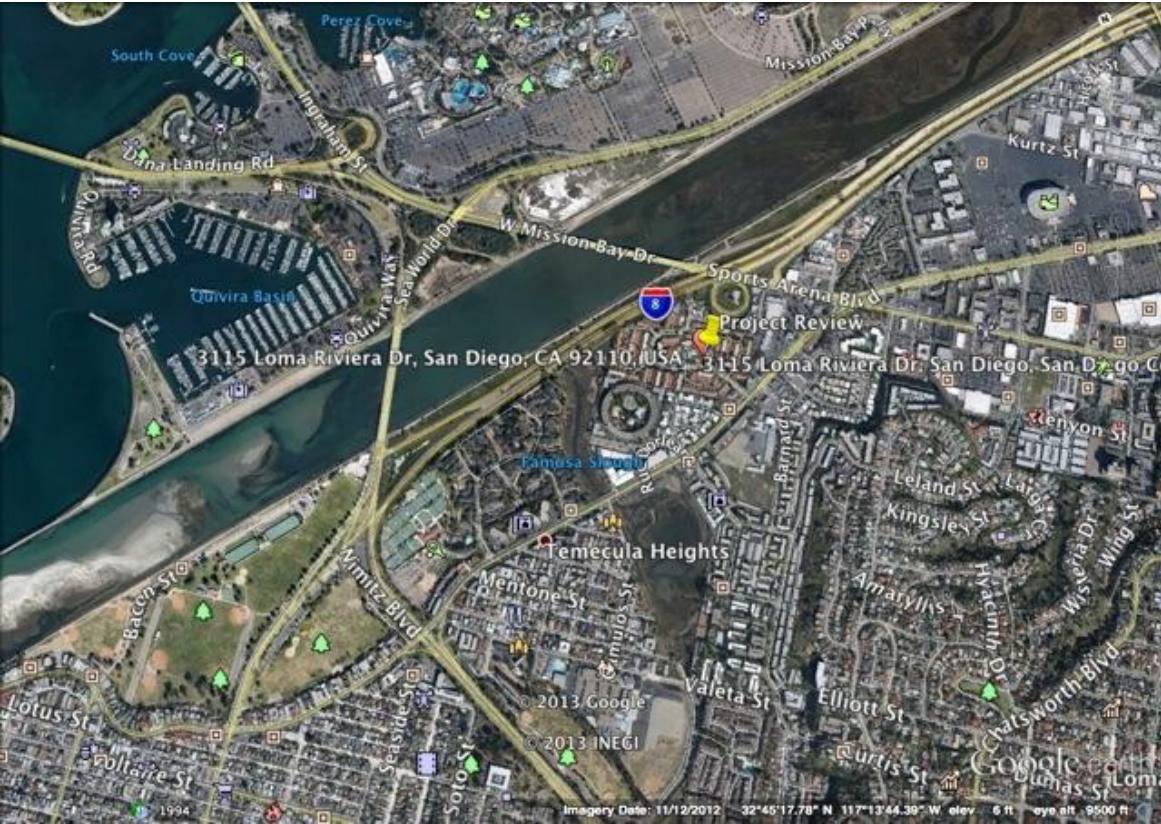

**PCPB Project Review Meeting Location Yellow pin by I-8 logo  
Loma Riviera Clubhouse, 3115 Loma Riviera Drive, San Diego**

**Photo of of Loma Riviera and W. Pt Loma Intersection**