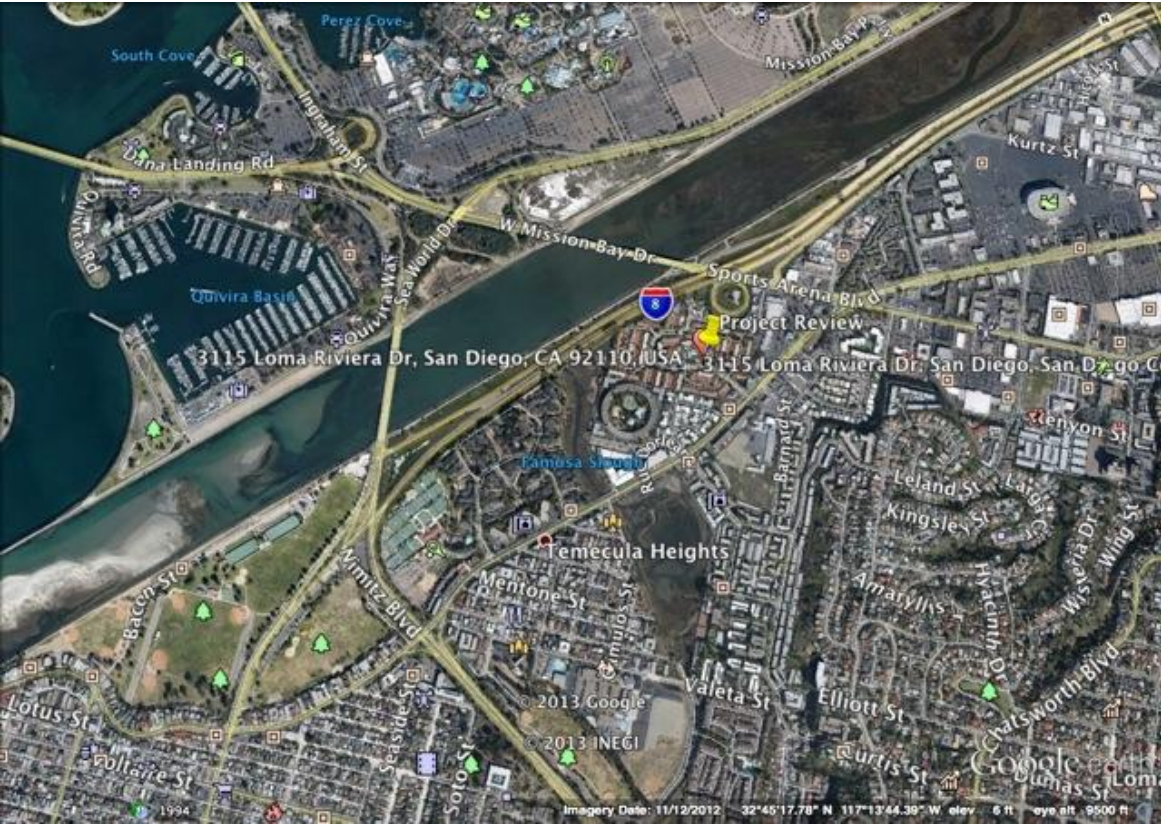

**PCPB Project Review Meeting Location Yellow pin by I-8 logo
Loma Riviera Clubhouse, 3115 Loma Riviera Drive, San Diego**

Photo of of Loma Riviera and W. Pt Loma Intersection