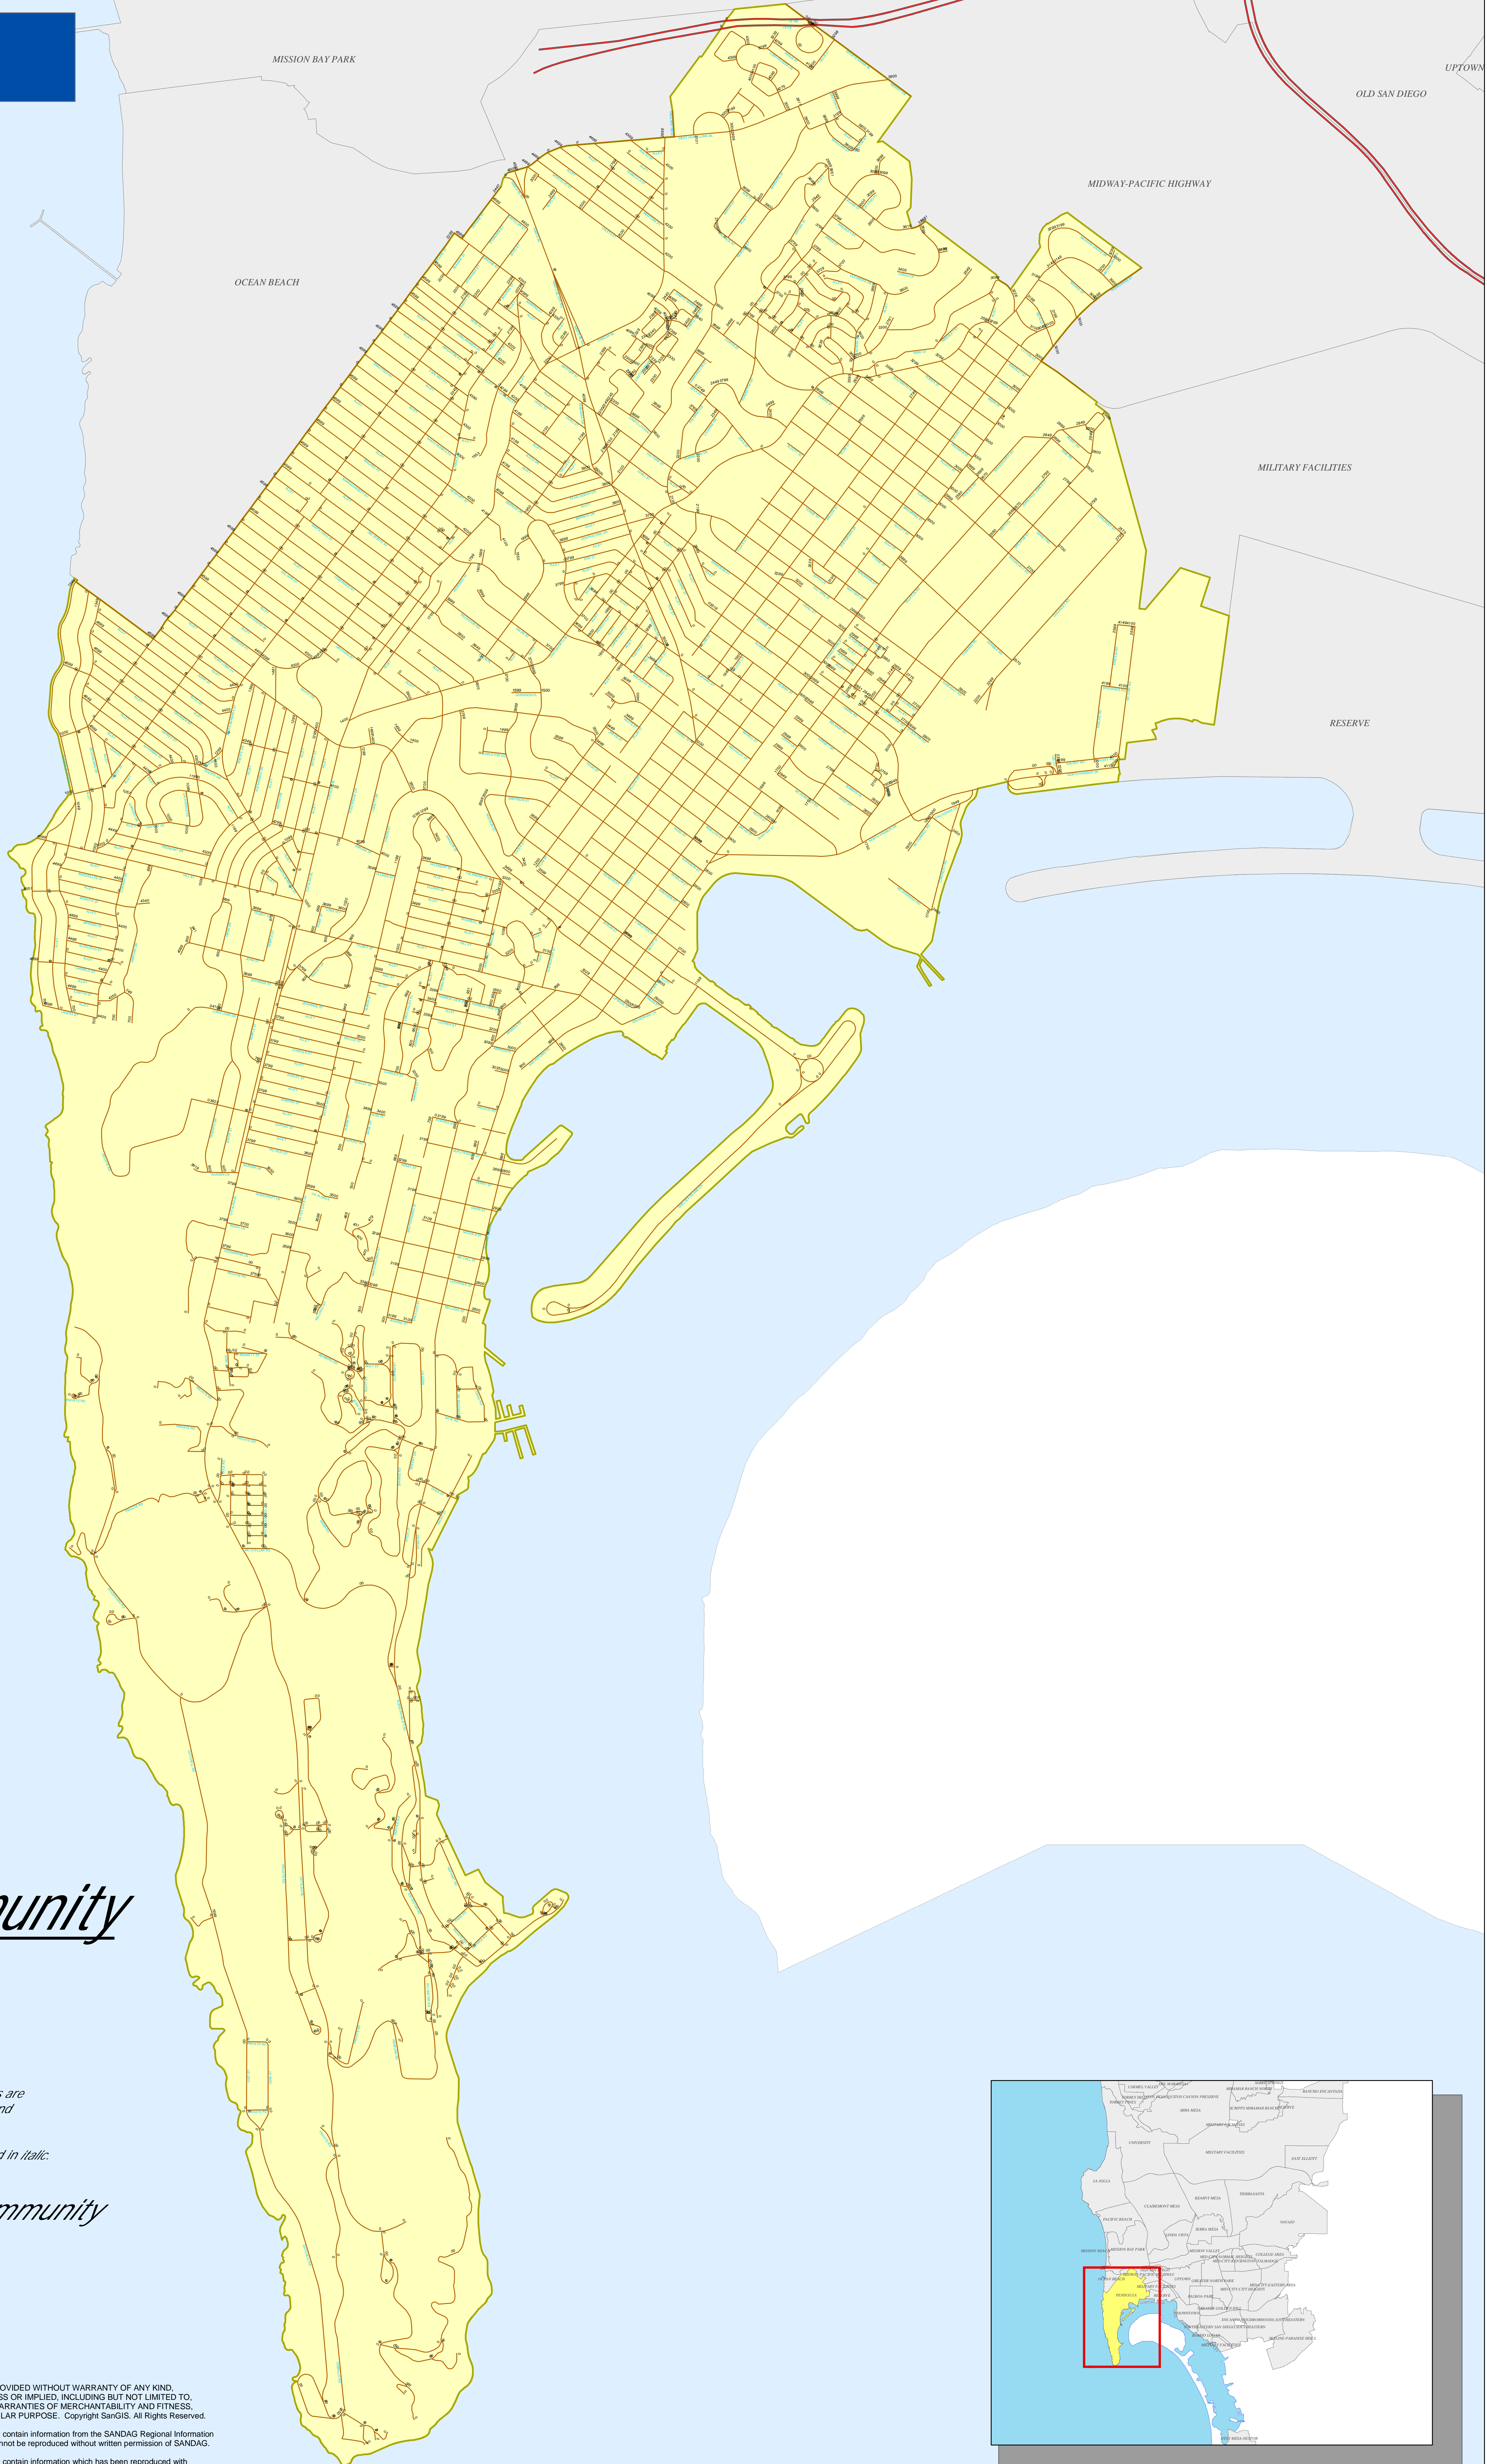

City of San Diego
Planning Department

Peninsula Community

All Roads

1234 4321 *Street Address:*
Lowest and highest addresses are labeled at the beginning and end of an entire street regardless of segmented streets.
Also, Highest address denoted in *italic*.

Peninsula Community