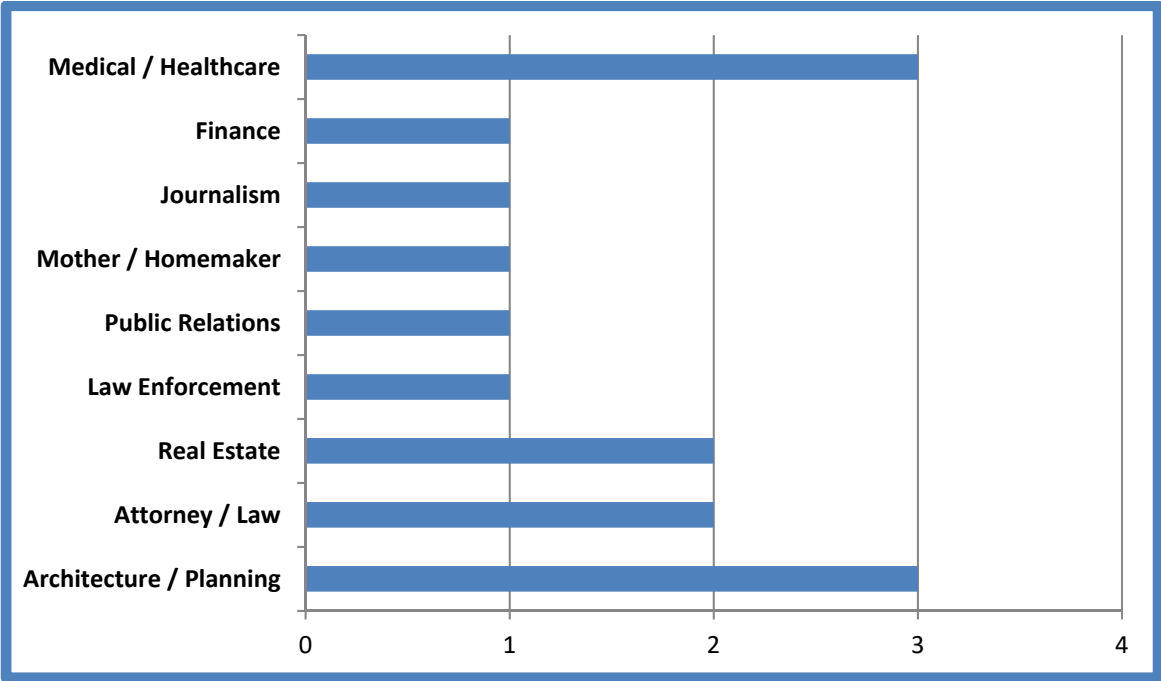

2019 PCPB member demographic & statistic data

calculated on 15 seated PCPB members (4/18/2019)

NEIGHBORHOODS

PCPB members' representation of the 11 neighborhoods as indicated in the Peninsula Community Plan.

MALE / FEMALE PERCENTAGE

PCPB members' ratio of male to female

AGE / GENERATIONAL DIVERSITY

PCPB members' generational diversity in years

OCCUPATIONAL BACKGROUND

PCPB members' occupational background

TERM / YEARS OF SERVICE

PCPB members' years of service in terms

ELIGIBILITY

property owner / resident / local business owner