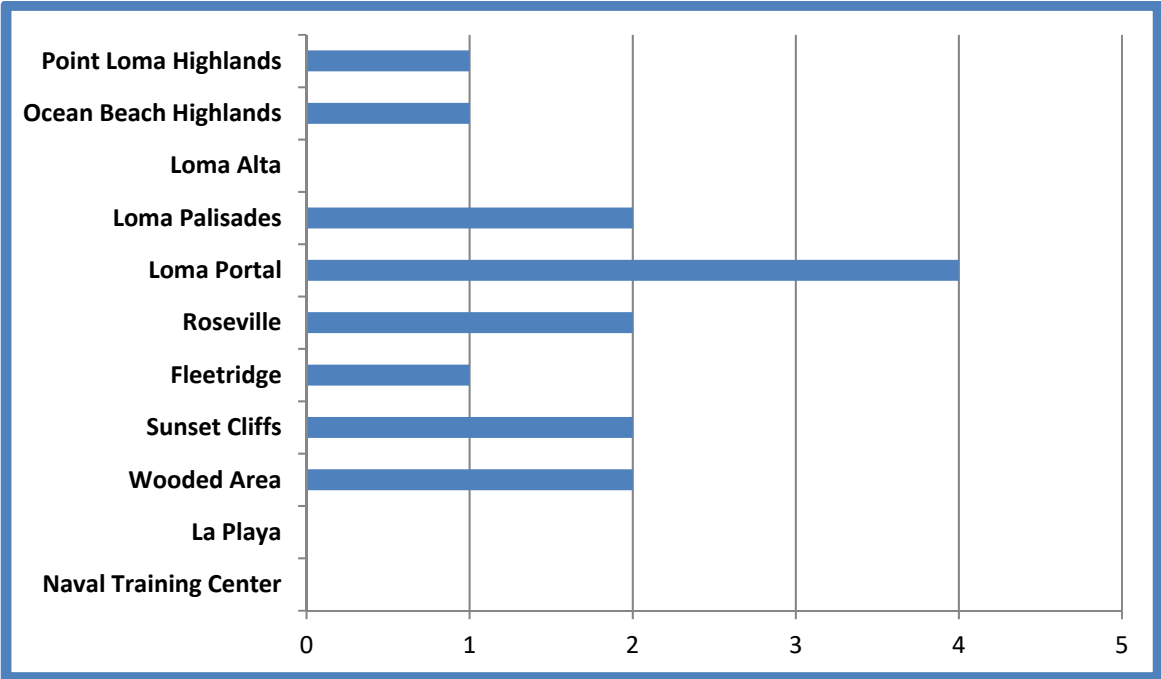

2019 PCPB member demographic & statistic data

calculated on 15 seated PCPB members (4/18/2019)

NEIGHBORHOODS

PCPB members' representation of the 11 neighborhoods as indicated in the Peninsula Community Plan.

MALE / FEMALE PERCENTAGE

PCPB members' ratio of male to female

AGE / GENERATIONAL DIVERSITY

PCPB members' generational diversity in years

OCCUPATIONAL BACKGROUND

PCPB members' occupational background

TERM / YEARS OF SERVICE